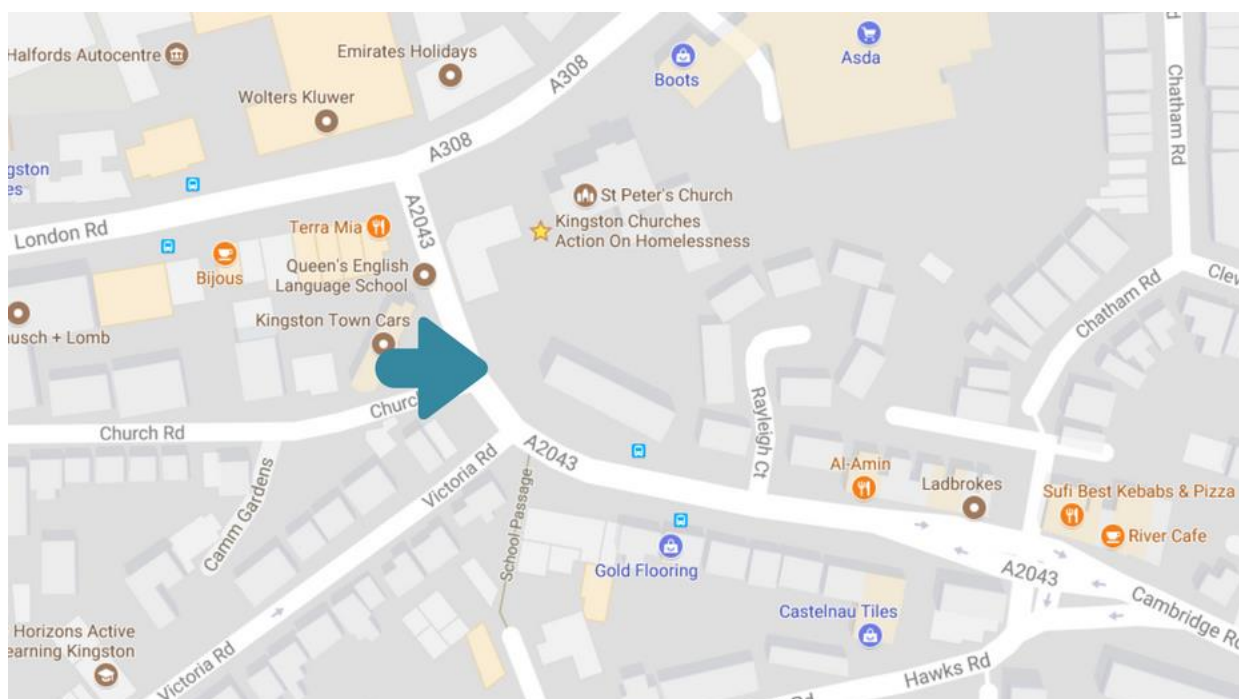

How to find us

KCAH are based at St Peter's Church Hall, just behind St Peter's Church.

Our address is: St Peter's Church Hall, London Road, Kingston, Surrey, KT2 6QL

If you arrive **on foot**, you can enter from the London Road side as well as from Cambridge Road.

If you arrive **by car**, please enter from Cambridge Road to access our parking.

You'll find St Peter's Church to your left and KCAH to the right of it.

Welcome!